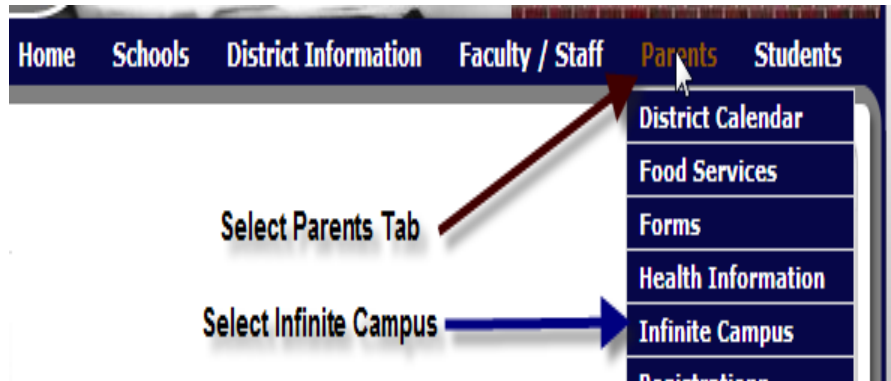

<http://re3j.com> School District website
or to log into Infinite campus directly
<https://keenesburgco.infinitecampus.org/campus/keenesburg.jsp?>

1 Parent Portal Users
Guide:

Example:

Username will be parent/guardians first and last name and your oldest student's 6 digit birthday (MMDDYY) all lower case all one word