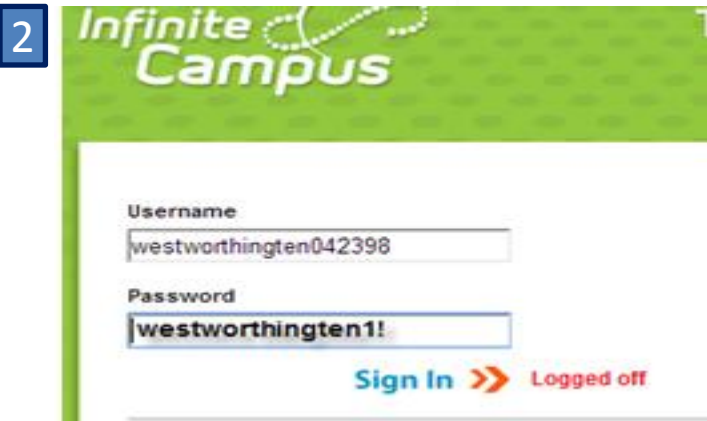

<http://re3j.com> School District website
or to log into Infinite campus directly
<https://keenesburgco.infinitecampus.org/campus/keenesburg.jsp?>

1 Parent Portal Users
Guide:

Example:

Username will be parent/guardians first and last name and your oldest student's 6 digit birthday (MMDDYY) all lower case all one word